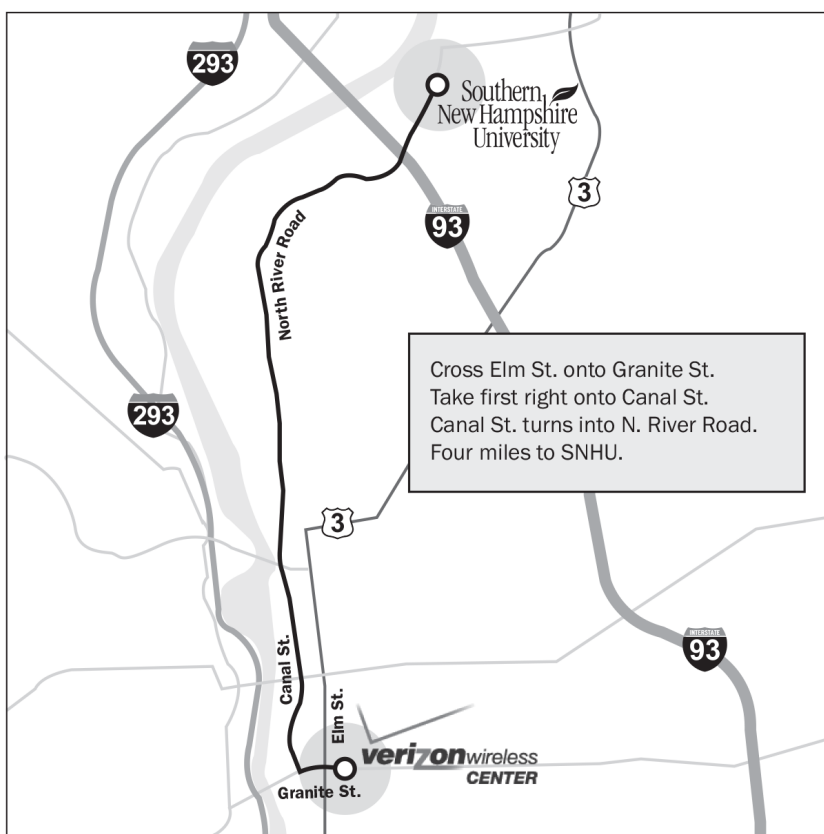

The reception is being held in the Banquet Hall, located on the second floor of the Dining Center.

Southern New Hampshire University

2500 North River Road
Manchester, NH 03106

1. Leave Verizon Wireless Arena at 555 Elm Street Manchester NH
2. Head north on Elm Street toward Granite Street
3. Take the 1st left onto Granite Street
4. Take the 1st right onto Canal Street
5. Continue on Canal Street, which will turn into River Road
6. Follow River Road for approximately 3 miles
7. Southern New Hampshire University will be on your left
8. Follow signs for parking