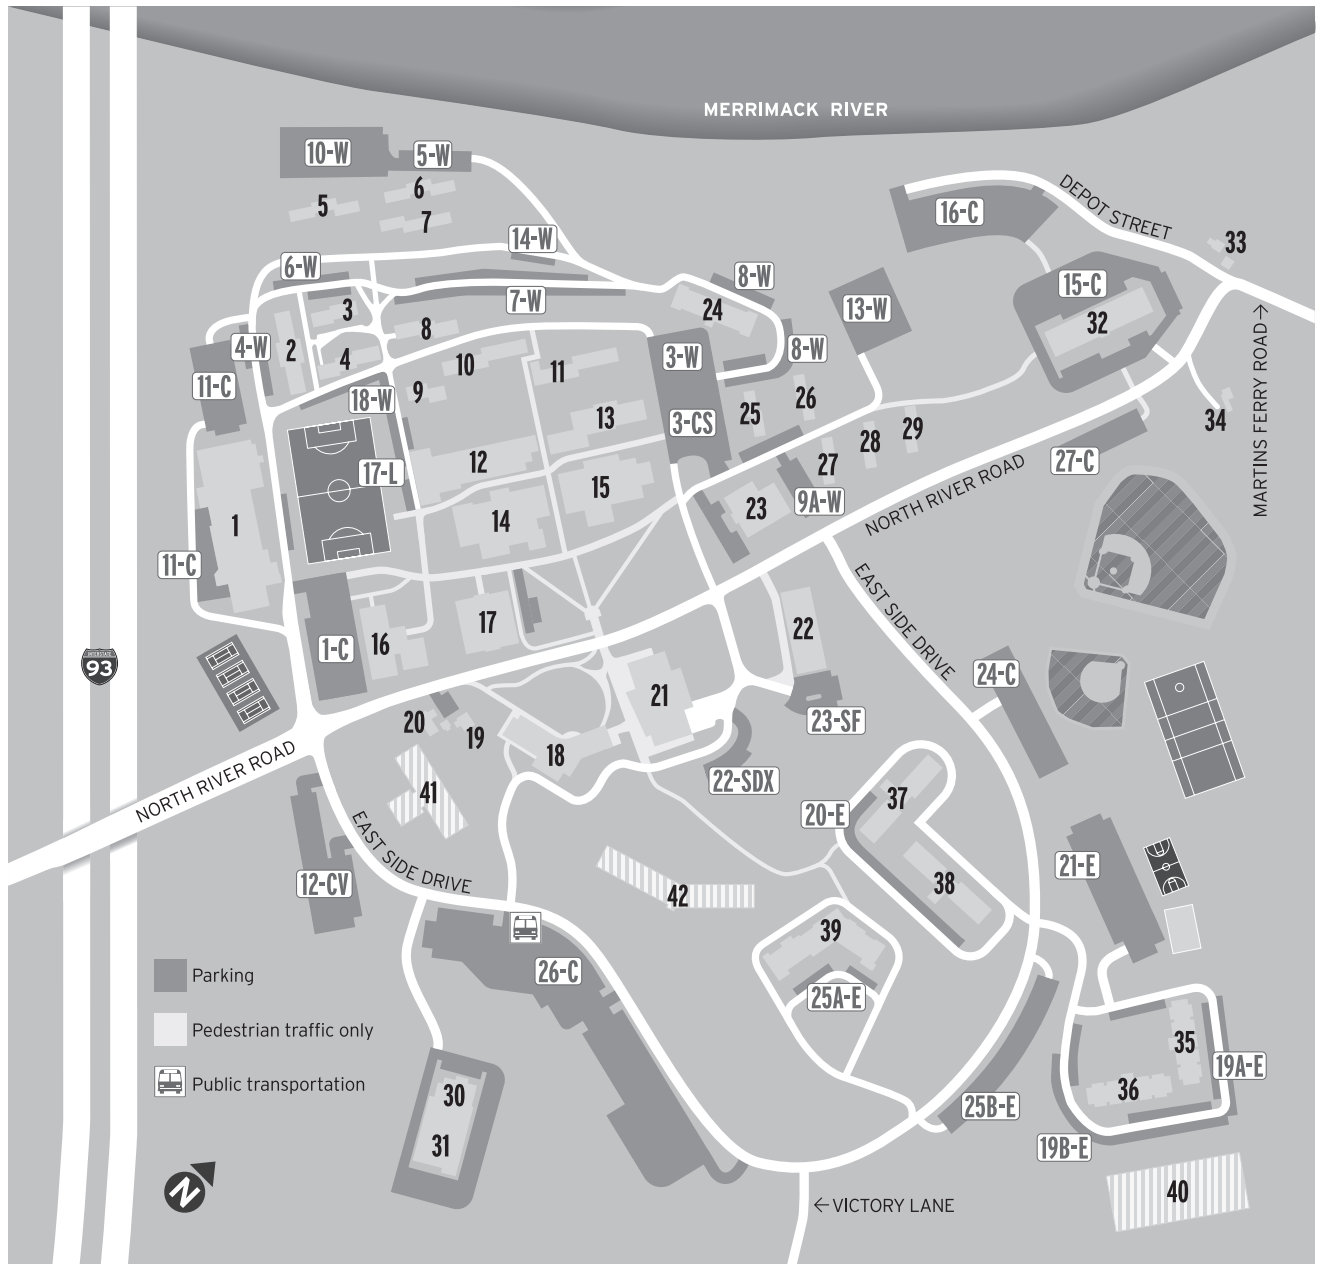

BUILDING DIRECTORY

1. Athletic Complex	16. Belknap Hall
2. New Castle Hall	17. Robert Frost Hall
3. Greeley Hall	18. Library Learning Commons
4. Whittier Hall	19. Morrissey House
5. Winnepesaukee Hall	20. Ford House
6. Merrimack Hall	21. Dining Center
7. Ossipee Hall	22. Academic Center
8. Kearsarge Hall	23. Hospitality Center
9. Spaulding Hall	24. Washington Hall
10. Winnisquam Hall	25. Sunapee Hall
11. Chocorua Hall	26. Cranmore Hall
12. Exeter Hall	27. Attitash Hall
13. Stark Hall	28. Hillsboro Hall
14. Robert A. Freese Student Center	29. Rockingham Hall
15. William S. and Joan Green Center for Student Success (2016 opening)	30. Central Receiving
	31. Operations Center
	32. Webster Hall

PARKING DIRECTORY

33. Webster House	W Westside Resident Students Only
34. Madison House	E Eastside Resident Students Only
35. Lincoln Hall	C Commuter Students, Staff/Faculty, Visitors Only
36. Conway Hall	L Handicap and Loading
37. Hampton Hall	SDX Sodexo Employees Only
38. Windsor Hall	SF Staff and Faculty Only
39. Tuckerman Hall	CS Commuter Students Only
40. Future Athletic Stadium (2017 opening)	V Visitor parking
41. Future Gustafson Center (2017 opening)	
42. Future Residence Hall (2017 opening)