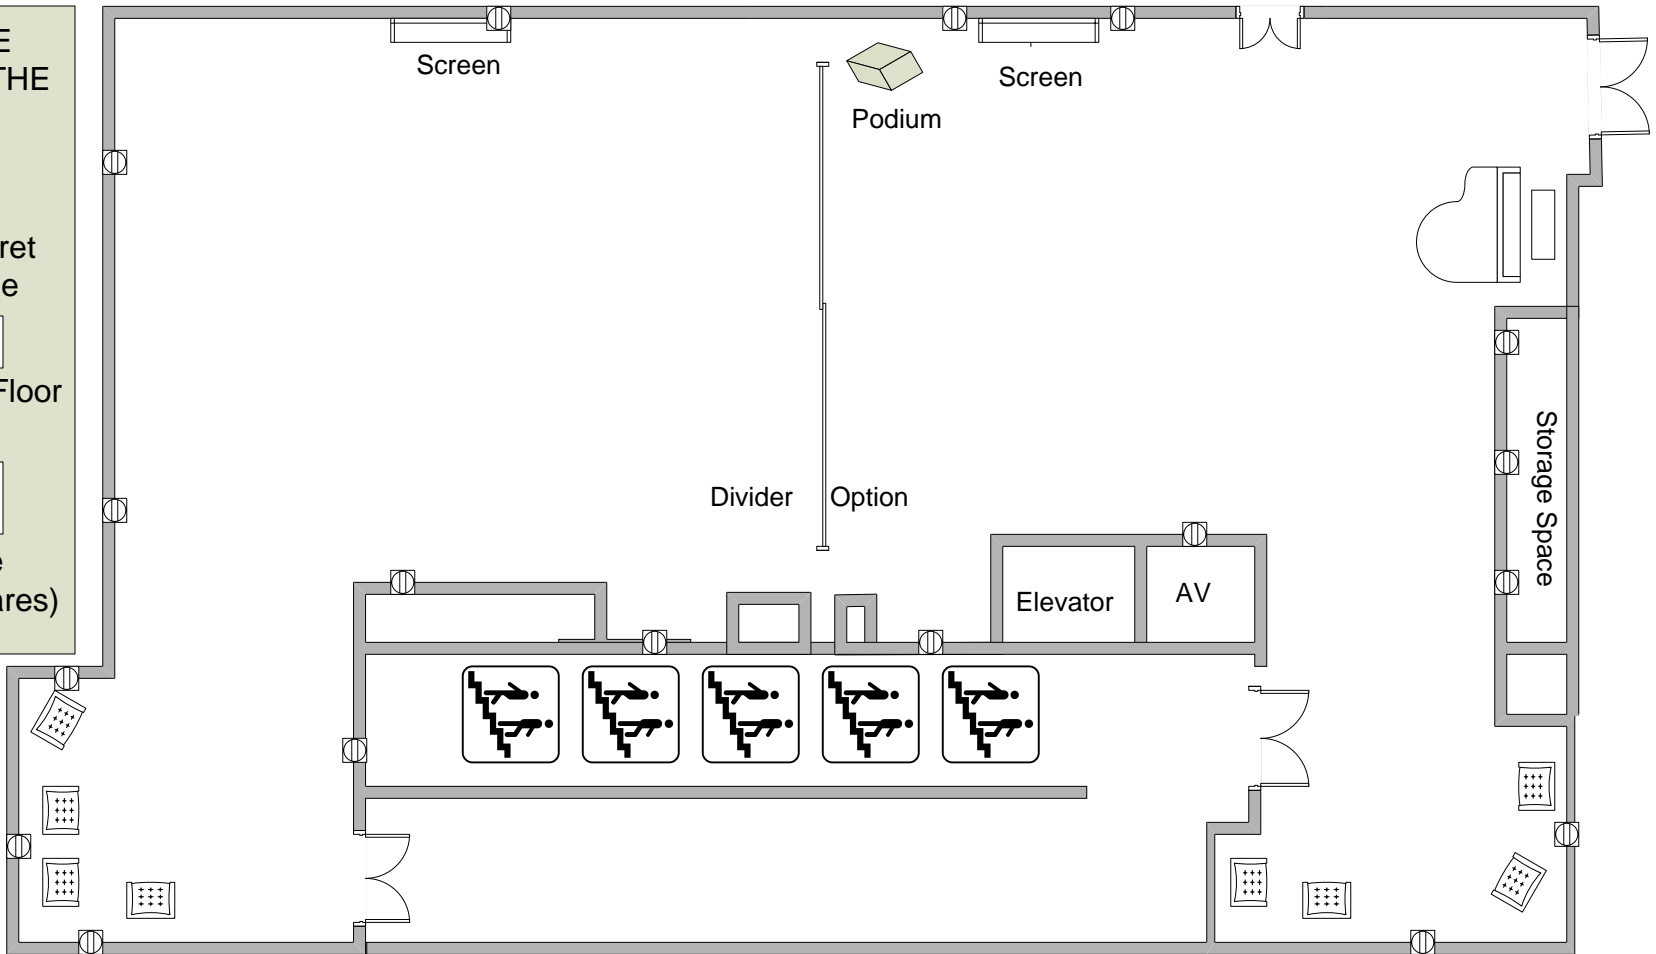

Room Details:

Full room-  
Maximum 5 foot round tables = 40  
Theater Style Seating = 450 Chairs

Banquet 1- Maximum round tables = 25

Banquet 2- Maximum round tables = 15

Group/Event Name:

Date:

Banquet Hall One

Banquet Hall Two

= Electrical Outlets

ITEMS THAT CAN BE USED FOR SETUP IN THE DINING CENTER

8 Foot Table

Cabaret Table

5 ft Round Table

Dance Floor 3x4

6 Foot Table

Stage (4x4 squares)

Chair

Gallery One

Additional Comments:

Gallery Two